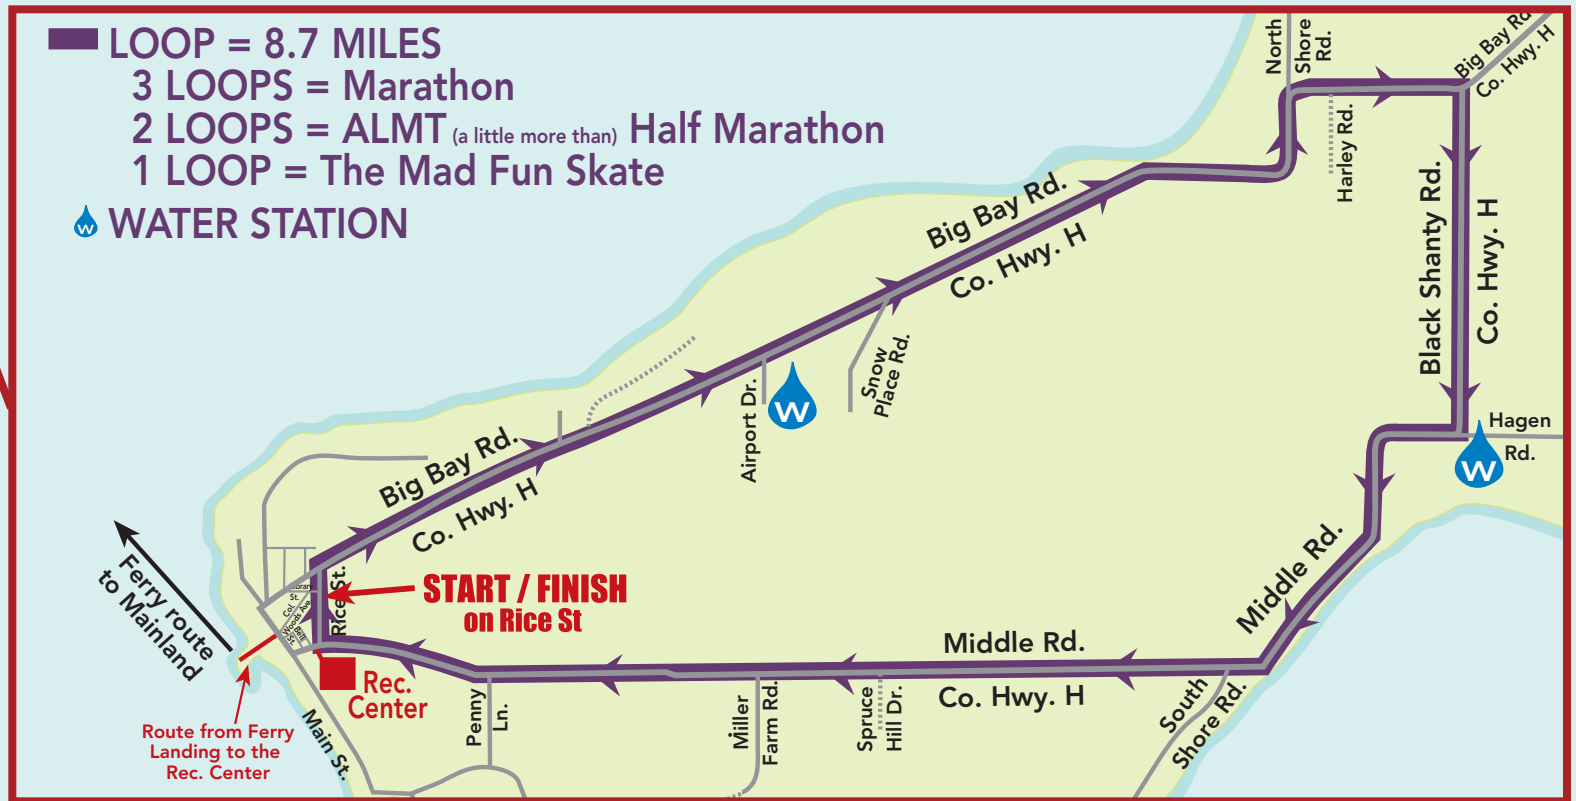

Lake Superior

APOSTLE ISLANDS

MADELINE ISLAND WISCONSIN

- LOOP = 8.7 MILES
- 3 LOOPS = Marathon
- 2 LOOPS = ALMT (a little more than) Half Marathon
- 1 LOOP = The Mad Fun Skate

💧 WATER STATION

Ferry route to Mainland
Route from Ferry Landing to the Rec. Center

START / FINISH on Rice St

Rec. Center