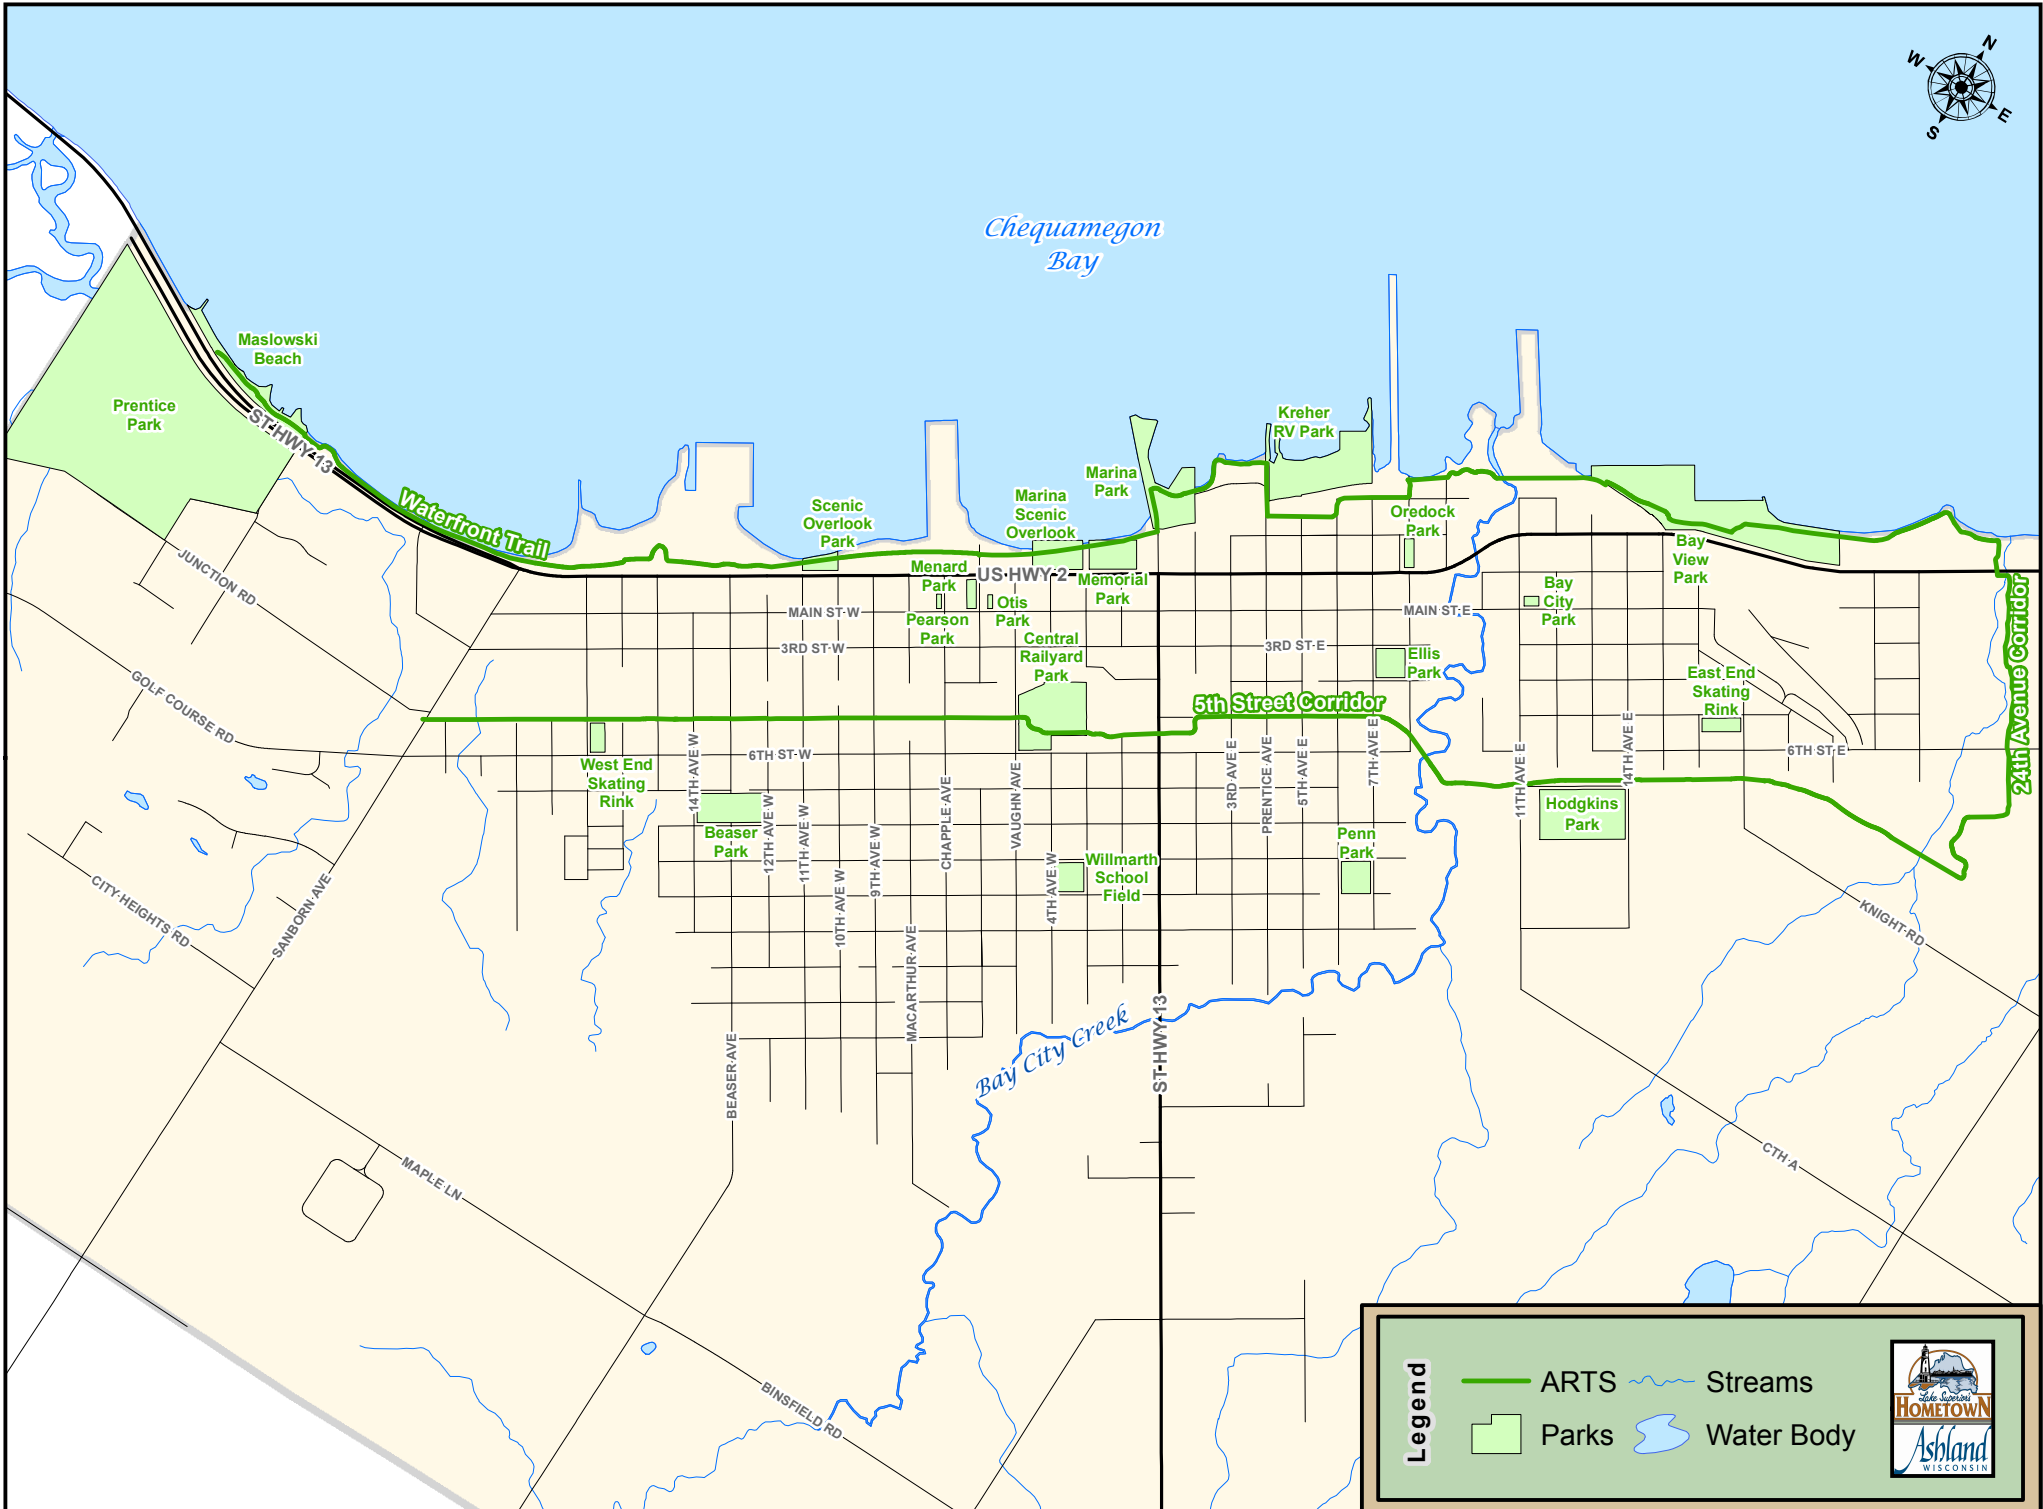

# City of Ashland Rail Trail System (ARTS) & Parks

**Legend**

- ARTS
- Parks
- Streams
- Water Body